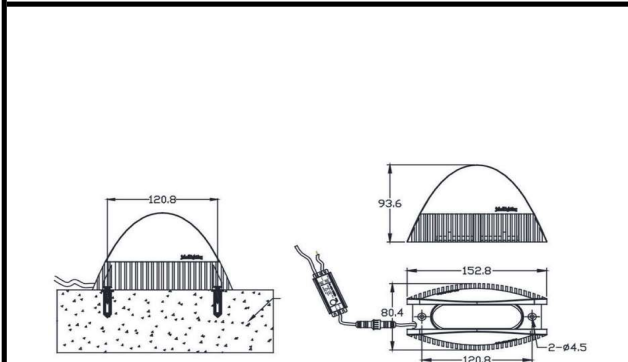

Model Name	JAMYS-TL1 Trick Light / DL-OJS-TL1C-6
Description	Trick Light

Technical description	Image
-----------------------	-------

Dimension	L=120mm H=93.6mm
Frame	Aluminum die cast
Color Tempertaure	3000K
Power	6W
Total Luminous Flux	240 lm
Efficacy	40 lm/W
IP rating	66
Color Rendering	≥80
Mounting	Surface
Optics	Glass lens
Dimming	NON-Dimmable
Operating Voltage	AC220-240V
Standard Lifetime	L70 minimum at 50,000 burning hours

Dimension diagram

Remarks:-